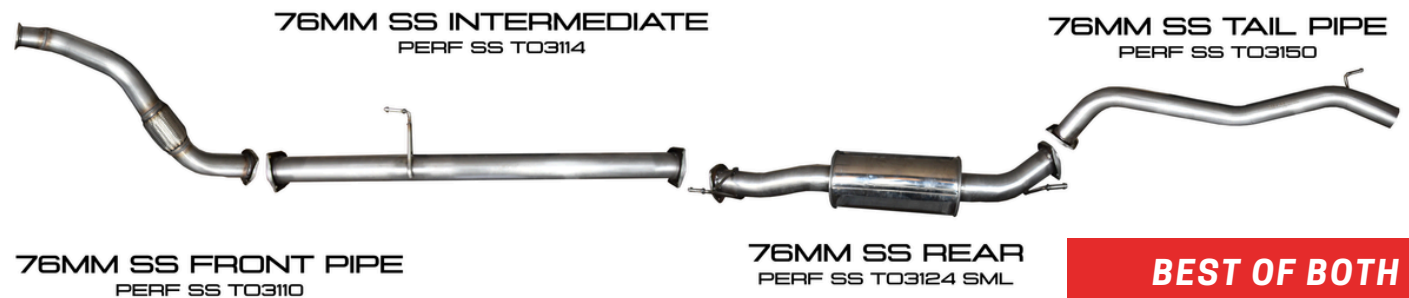

BEST OF BOTH