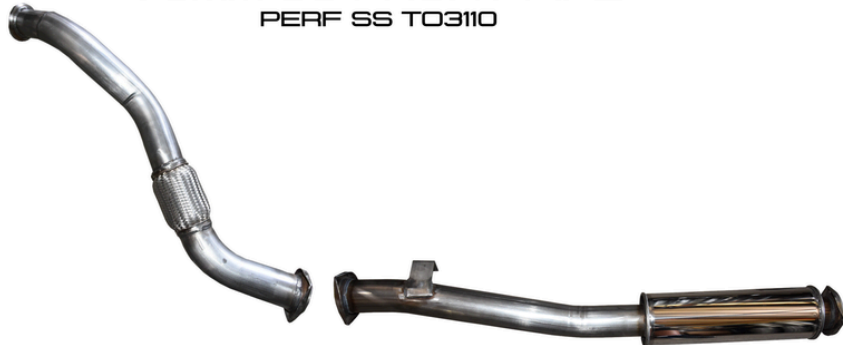

DeGraaf EXHAUSTS

TOYOTA

LAND CRUISER

GD-6 2.8 S/W

2024-ONWARD

SOUND OF POWER

DEGRAAF PERFORMANCE EXHAUSTS DELIVER SUPERIOR PERFORMANCE AND DURABILITY TAILORED SPECIFICALLY FOR THE TOYOTA. OUR EXHAUST SYSTEMS ENHANCE POWER, TORQUE, AND FUEL EFFICIENCY, ENSURING OPTIMAL PERFORMANCE ON EVERY DRIVE. TRUST DEGRAAF FOR UNMATCHED QUALITY AND PRECISION ENGINEERING, SETTING THE STANDARD FOR THE REST. **REUSE THE ORIGINAL TURBO FLANGE.**

BEST OF BOTH

76MM SS FRONT PIPE
PERF SS T03110

76MM SS REAR
PERF SS T03830

76MM SS INTERMEDIATE PIPE 1
PERF SS T03824

76MM SS TAIL PIPE
PERF SS T028508

GASKET KIT INCLUDED IN ALL OPTIONS

SALES@DEGRAAF.CO.ZA