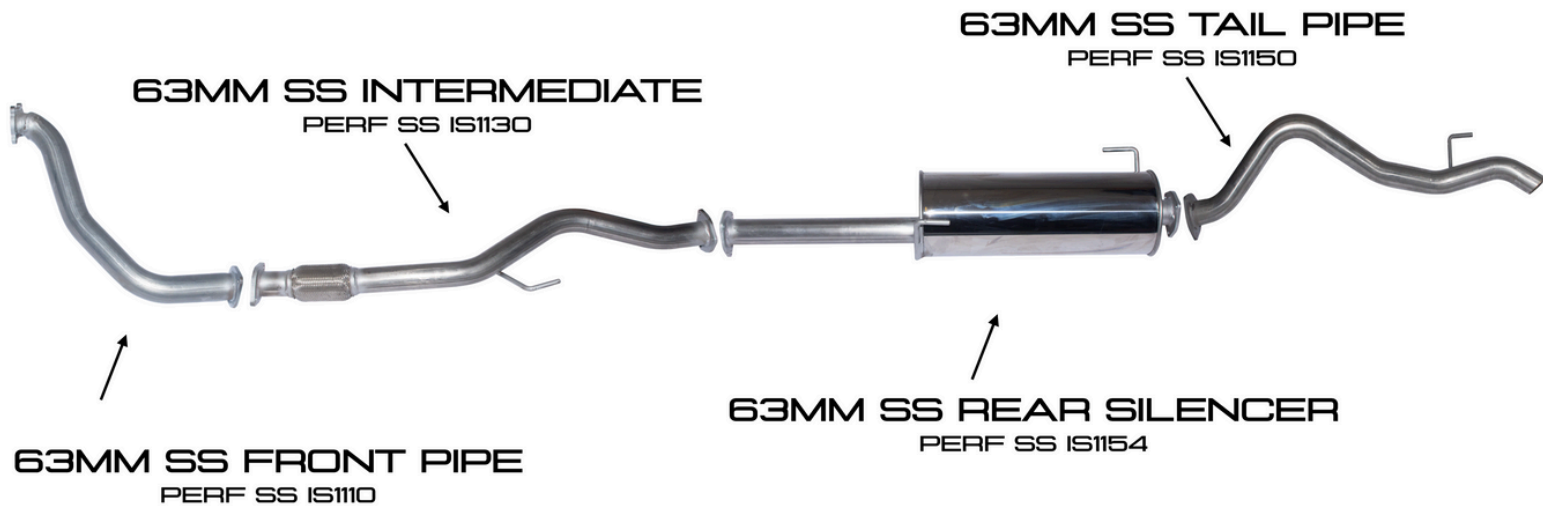

COMPLETE GASKET KIT AND BOLTS
PERF GAS KIT 20

SALES@DEGRAAF.CO.ZA

REPS@DEGRAAF.CO.ZA

012 379 2143

DEGRAAF.CO.ZA