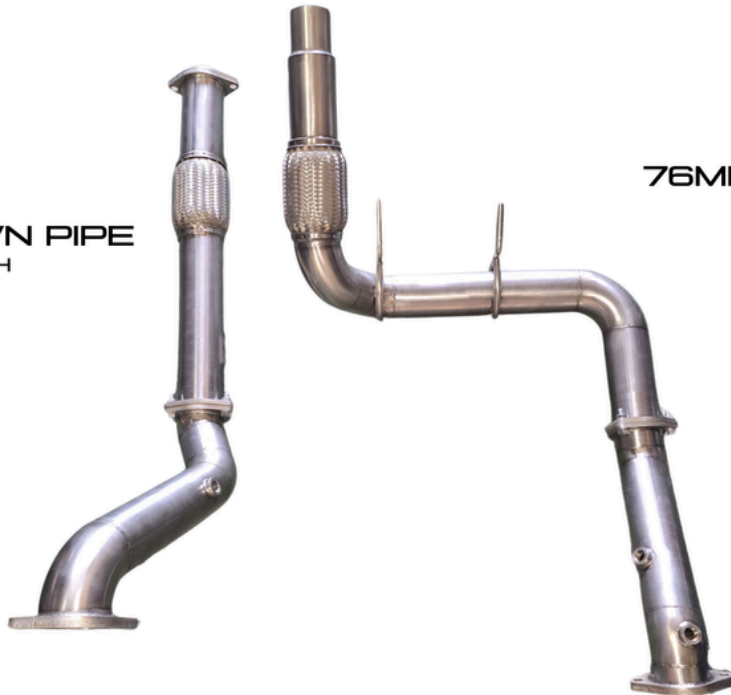

DeGraaf EXHAUSTS

FORD

Ranger Raptor

V6

PERFORMANCE DOWNPIPES AND CAT DELETE

DEGRAAF PERFORMANCE DOWNPIPES DELIVER SUPERIOR PERFORMANCE AND DURABILITY TAILORED SPECIFICALLY FOR THE RAPTOR. OUR DOWNPIPE SYSTEMS ENHANCE POWER, TORQUE, AND FUEL EFFICIENCY, ENSURING OPTIMAL PERFORMANCE ON EVERY DRIVE. TRUST DEGRAAF FOR UNMATCHED QUALITY AND PRECISION ENGINEERING, SETTING THE STANDARD FOR THE REST.

76MM SS LH DOWN PIPE
PERF SS F01810LH

76MM SS RH DOWN PIPE
PERF SS F01810RH

SALES@DEGRAAF.CO.ZA

REPS@DEGRAAF.CO.ZA

012 379 2143

DEGRAAF.CO.ZA